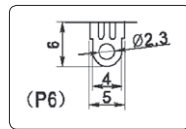

RL-58-21-BR/BR-P4-A1

12 (4) A 250VAC T105 1E4
10(2) A 250VAC T105 25E3

RL-58

RL-58   21   RE/BK   P4   A1

Function   Cap colour / Housing   Terminals   Cap Type

11	ON - OFF 2T
11 (ON)	(ON) - OFF 2T
21	ON - OFF 4T
21 (ON)	(ON) - OFF 4T

WT	White
BK	Black
BR	Brown

A1	
A2