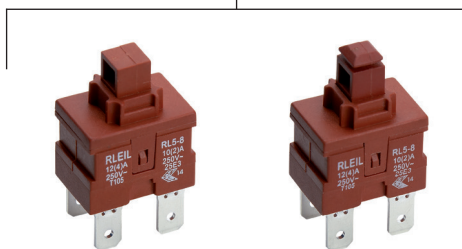

RL-58-21-BR/BR-P4-A1

12 (4) A 250VAC T105 1E4
10(2) A 250VAC T105 25E3

RL-58

RL-58 21 RE/BK P4 A1

Function Cap colour / Housing Terminals Cap Type

11	ON - OFF 2T
11 (ON)	(ON) - OFF 2T
21	ON - OFF 4T
21 (ON)	(ON) - OFF 4T

WT	White
BK	Black
BR	Brown

A1	
A2	