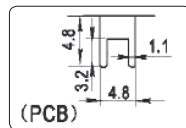

RL-58-21-BR/BR-P4-A1

12 (4) A 250VAC T105 1E4
10(2) A 250VAC T105 25E3

RL-58

RL-58 21 RE/BK P4 A1

Function Cap colour / Housing Terminals Cap Type

11	ON - OFF 2T
11 (ON)	(ON) - OFF 2T
21	ON - OFF 4T
21 (ON)	(ON) - OFF 4T

WT	White
BK	Black
BR	Brown

A1	
A2	