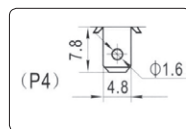

RL-58-21-BR/BR-P4-A1

12 (4) A 250VAC T105 1E4
10(2) A 250VAC T105 25E3

RL-58

RL-58   21   RE/BK   P4   A1

Function   Cap colour / Housing   Terminals   Cap Type

11	ON - OFF 2T
11 (ON)	(ON) - OFF 2T
21	ON - OFF 4T
21 (ON)	(ON) - OFF 4T

WT	White
BK	Black
BR	Brown

A1	
A2