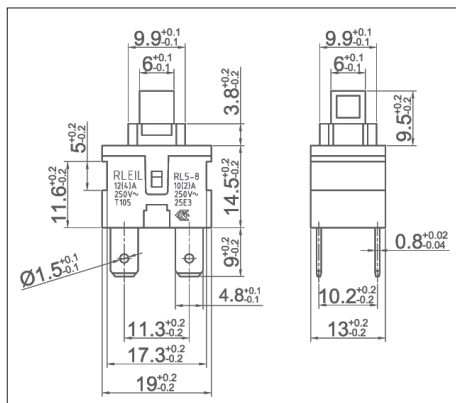

RL-58-21-BR/BR-P4-A1

12 (4) A 250VAC T105 1E4
10(2) A 250VAC T105 25E3

RL-58

RL-58 21 RE/BK P4 A1

Function Cap colour / Housing Terminals Cap Type

11	ON - OFF 2T
11 (ON)	(ON) - OFF 2T
21	ON - OFF 4T
21 (ON)	(ON) - OFF 4T

WT	White
BK	Black
BR	Brown

A1	
A2	