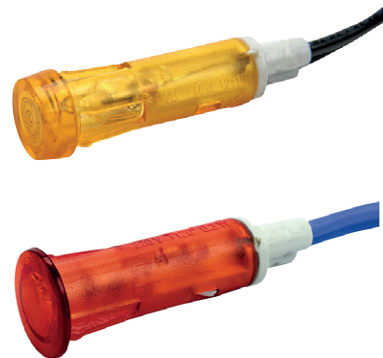

∅10 mm.

NFT-A-25

Cap colour / Housing		Conection type		Cables lenght		Cables section		Cable type		Voltage		
WT	White	WR	Wires	50	50 mm.	1	0,50 mm ²	P	PVC	1	110 VAC	
RE	Red		P1	Terminals 6,3 mm	75	75 mm.	2	0,75 mm ²	S	Silicone	2	220 VAC
OR	Orange				100	100 mm.	3	1,00 mm ²			3	12 VDC
GR	Green				125	125 mm.	X	Custom			4	24 VDC
BL	Blue				X	Custom						